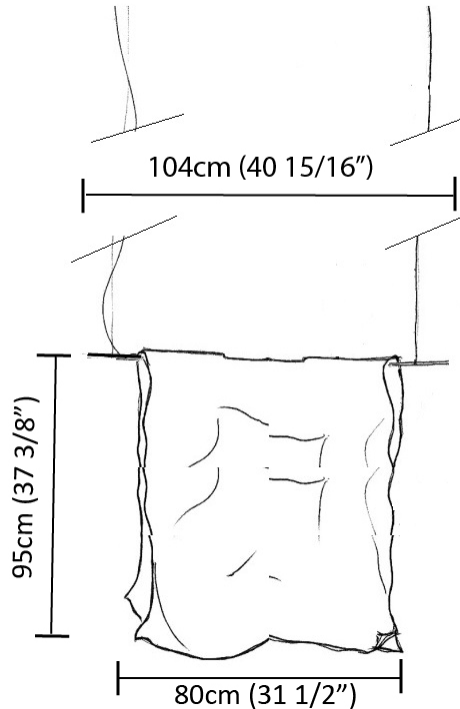

1. To build a product code in our configurator select the specify button on the base model # product page
2. To build a manual product code on this datasheet choose from the options listed below in blue font and add the suffix to the base model #

GENERAL

Series: Stendimi
Brand: Knikerboker
Division: Design
Mounting Type: Suspension
Mounting Location: Ceiling
Subcategory: Pendant

PHYSICAL

Shape: Abstract
Length (mm): 800
Length (in): 31 1/2
Height (mm): 950
Height (in): 37 3/8
Max. Overall Height (mm): 2950
Max. Overall Height (in): 116 1/8
Light Distribution: Direct / Indirect
Fixture Finish: EWH / EBK / MAN / COF / PRD / SLF / GLF / CLF / BRL / EWS / EWG / EWC / EWR / EBS / EBG / EBC / EBC / EBB / MAS / MAD / MAC / MAB / COS / CGO / CCL / CBL / PRS / PRG / PRC / PRB
Fixture Material: Metal
Cable Details: 2 Steel Cables 2000mm

ELECTRICAL

Lamp Type: LED
Total Output Wattage (W): 29.4
Dimming: 0-10V Dimming
Driver Included: Yes
Driver Location: Integrated
Driver Type: Constant Voltage - Universal
Driver Class: Class 2
Input Voltage (V): 120 - 277
Output Voltage (V): 24
Upon Request: (Not included - see components) Remote: 0-10Vdc dimming / (Included) Integral Non-dimming 277Vac

LED

Number of LEDs: 8 strips
Color Temperature (°K): 3000
Max. Delivered Lumen (lm): 3240
CRI: >80 CRI
Lamp Life (hrs): 50000

OPTICAL

RATINGS AND CERTIFICATIONS

Certified By: Certified for North American Standards
IP rating: IP20